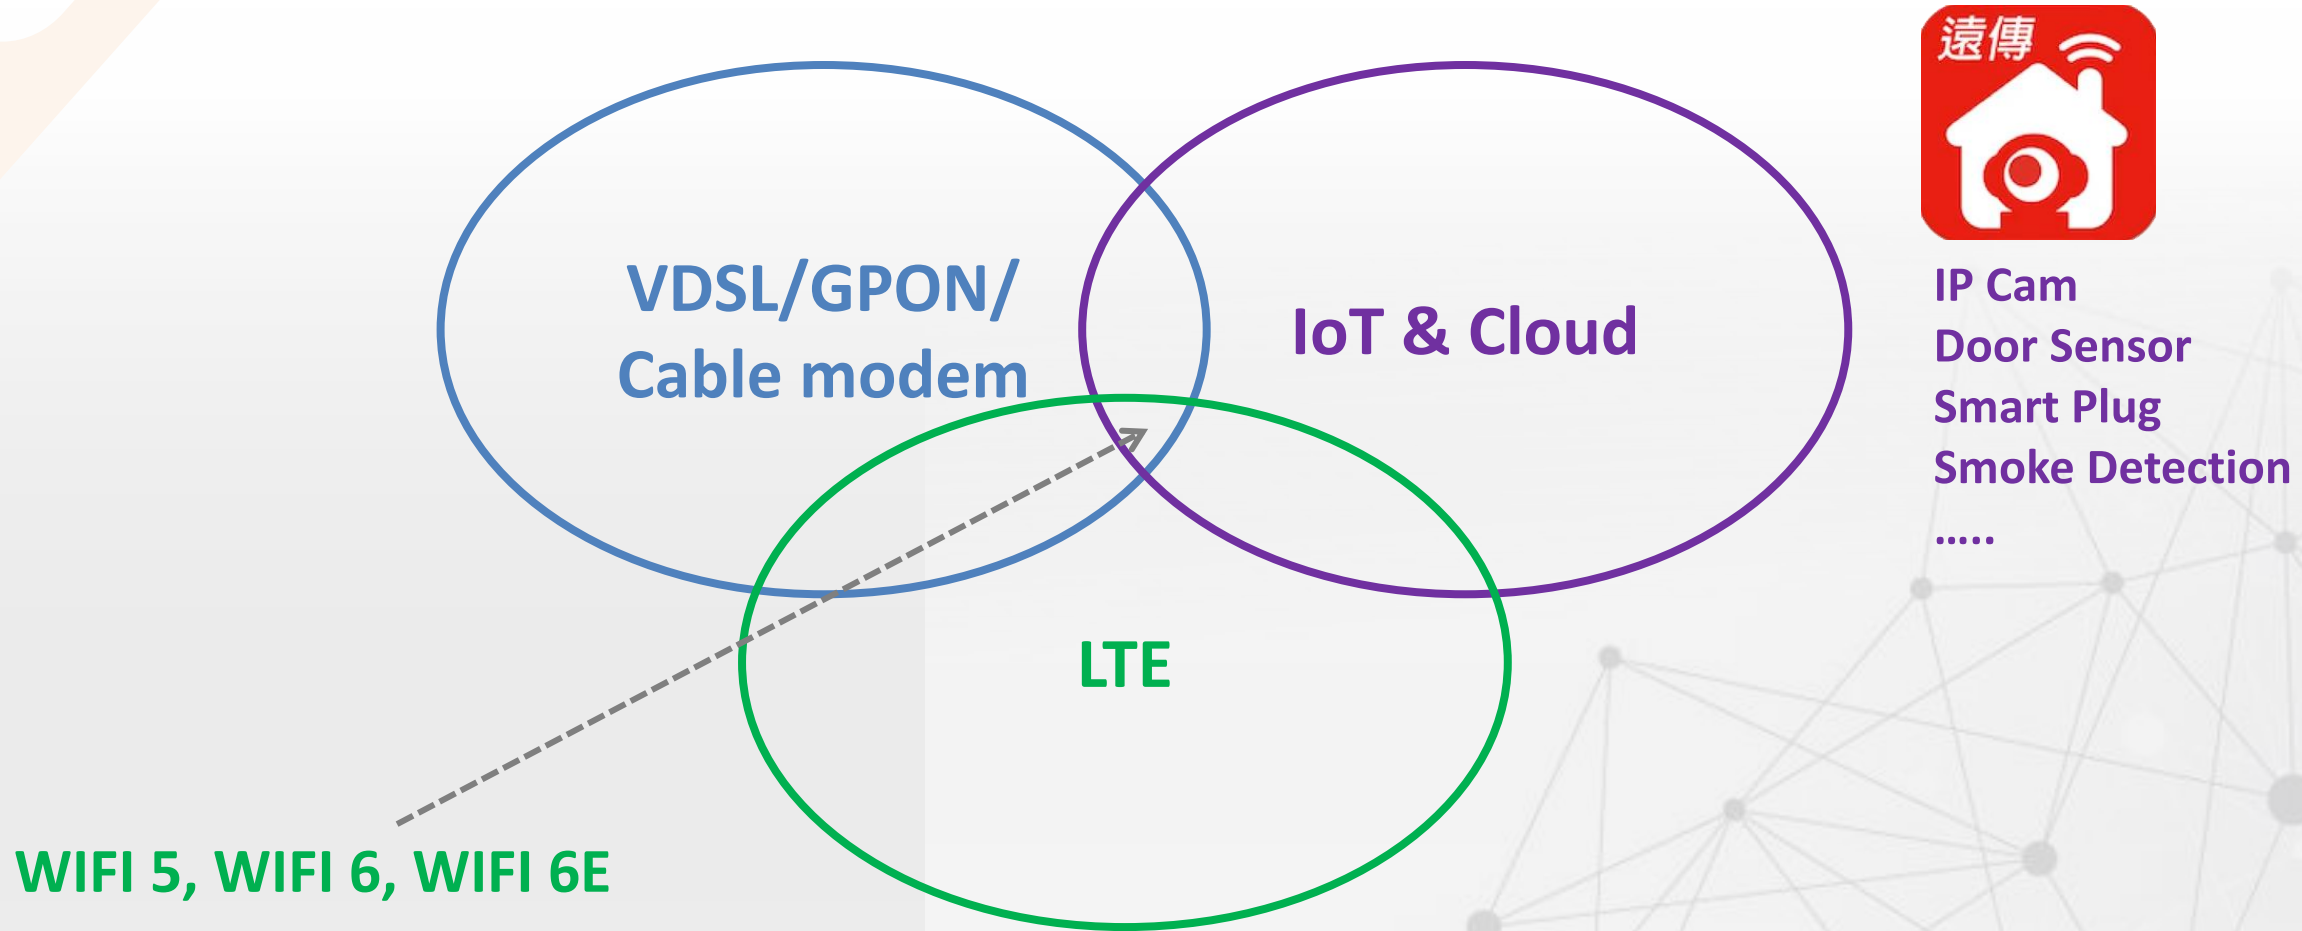

- IP Cam
- Door Sensor
- Smart Plug
- Smoke Detection
- .....